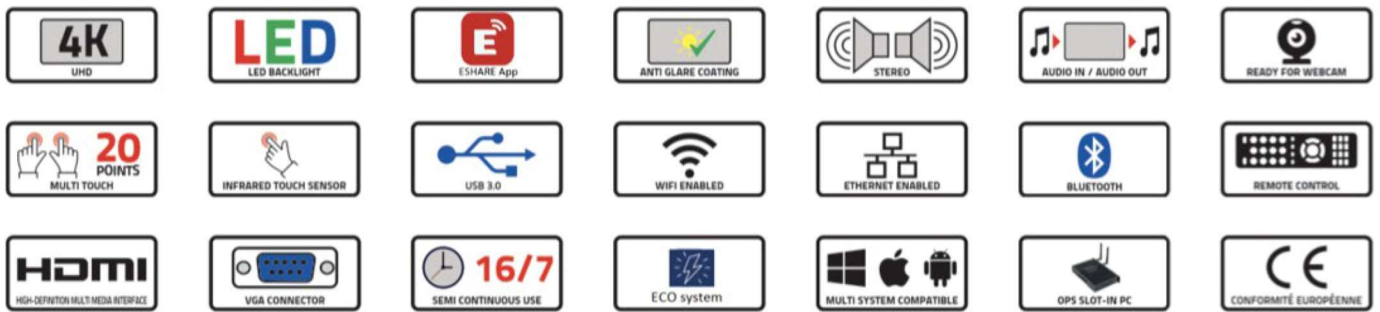

### Smart Educations Solutions

- Touch Experience**  
 State-of-the-art infrared touch system with a very fluid touch experience
- Interactivity**  
 Interactive presentations allow you to connect faster and better with your audience
- Collaboration**  
 Work collaboratively, both locally and remotely, for increased productivity and improved results
- Take notes on the display**  
 Make annotations on the screen, your files, videos, or images. Save and share!

**Wireless Sharing**

Wireless system to transfer from Windows, Chromebook, iOS or Android devices to the panel

**All-in-One (OPS optional)**

It can include an OPS (optional PC module) that turns the display into a more powerful tool to use in a business environment

**Multiplatform**

Connect any external device (Windows, Mac, Chromebook or Linux) and work directly on the interactive display

**Remote Management System**

Remote real-time screen control / view  
 Power Management (Shut down or Power On)  
 Information distribution and updates  
 Device-level usage history and reports  
 Applications on mobile device with license

UHD 4K

2mm Pen Tip

HID 32 Touch

Pen & Touch Differentiation

Superior Connectivity

Dual System

Wireless Screen Sharing

Screen Divide